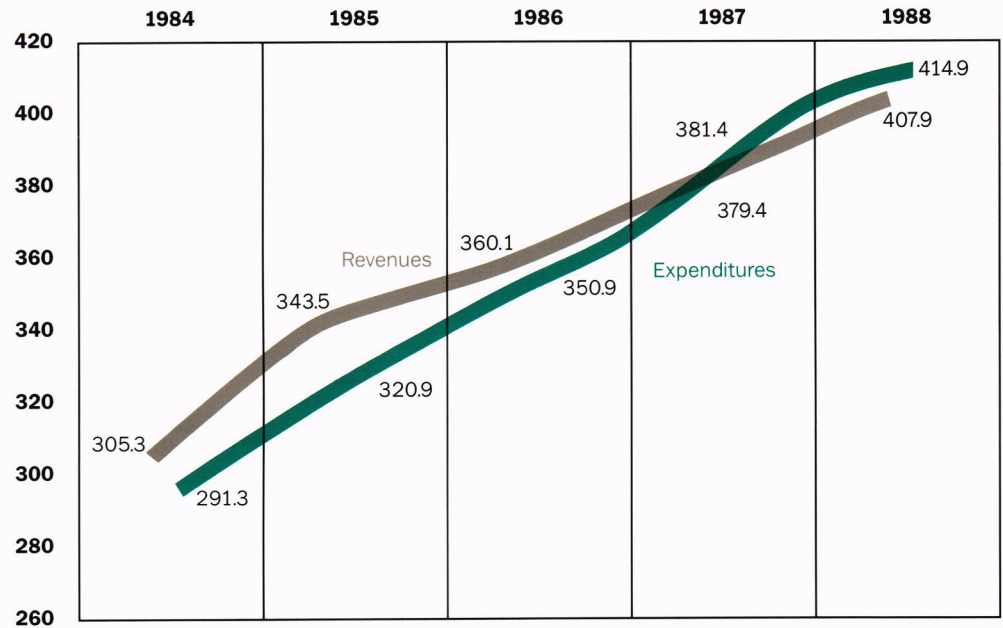

Condensed Summary

Current Funds

Revenues and Expenditures
($ Millions)

	1984		1985		1986		1987		1988	
	$	%	$	%	$	%	$	%	$	%
Revenues										
Student Fees	92.8	30.4	106.4	31.0	119.4	33.1	130.8	34.5	140.1	34.3
Patient Care	147.7	48.4	152.9	44.5	163.2	45.2	165.5	43.6	180.3	44.2
Grants and Contracts	24.2	7.9	24.7	7.2	25.9	7.2	29.1	7.7	34.5	8.5
Gifts and Bequests	6.2	2.0	6.8	2.0	6.9	2.0	6.3	1.7	6.8	1.7
Investment Income	9.8	3.2	20.4	5.9	9.3	2.6	9.9	2.6	5.1	1.2
Auxiliary Enterprises	19.9	6.5	21.6	6.3	24.7	6.9	27.4	7.2	28.9	7.1
Other	4.7	1.6	10.7	3.1	10.7	3.0	10.4	2.7	12.2	3.0
Total Revenues	<u>305.3</u>	<u>100.0</u>	<u>343.5</u>	<u>100.0</u>	<u>360.1</u>	<u>100.0</u>	<u>379.4</u>	<u>100.0</u>	<u>407.9</u>	<u>100.0</u>
Expenditures										
Instruction, Libraries, Student										
Services and Aid, and other	83.1	27.2	90.5	26.3	98.5	27.4	108.7	28.6	118.2	29.0
Patient Care (Direct)	106.4	34.9	113.9	33.2	120.4	33.4	128.6	33.9	145.7	35.7
Sponsored Programs (Direct)	17.3	5.6	17.4	5.1	18.6	5.2	21.6	5.7	26.3	6.4
Administration and General	36.5	11.9	47.5	13.8	55.8	15.5	58.3	15.4	56.6	13.9
Maintenance	23.4	7.7	26.6	7.7	29.2	8.1	29.8	7.8	31.1	7.6
Auxiliary Enterprises	18.2	6.0	20.0	5.8	24.7	6.9	25.7	6.8	27.0	6.6
Less Equipment Included Above	(5.3)	(1.7)	(11.7)	(3.4)	(10.9)	(3.0)	(12.6)	(3.3)	(13.5)	(3.3)
Capital Expenditures	11.7	3.8	16.7	4.9	14.6	4.1	21.3	5.6	23.5	5.8
Total Expenditures	<u>291.3</u>	<u>95.4</u>	<u>320.9</u>	<u>93.4</u>	<u>350.9</u>	<u>97.6</u>	<u>381.4</u>	<u>100.5</u>	<u>414.9</u>	<u>101.7</u>